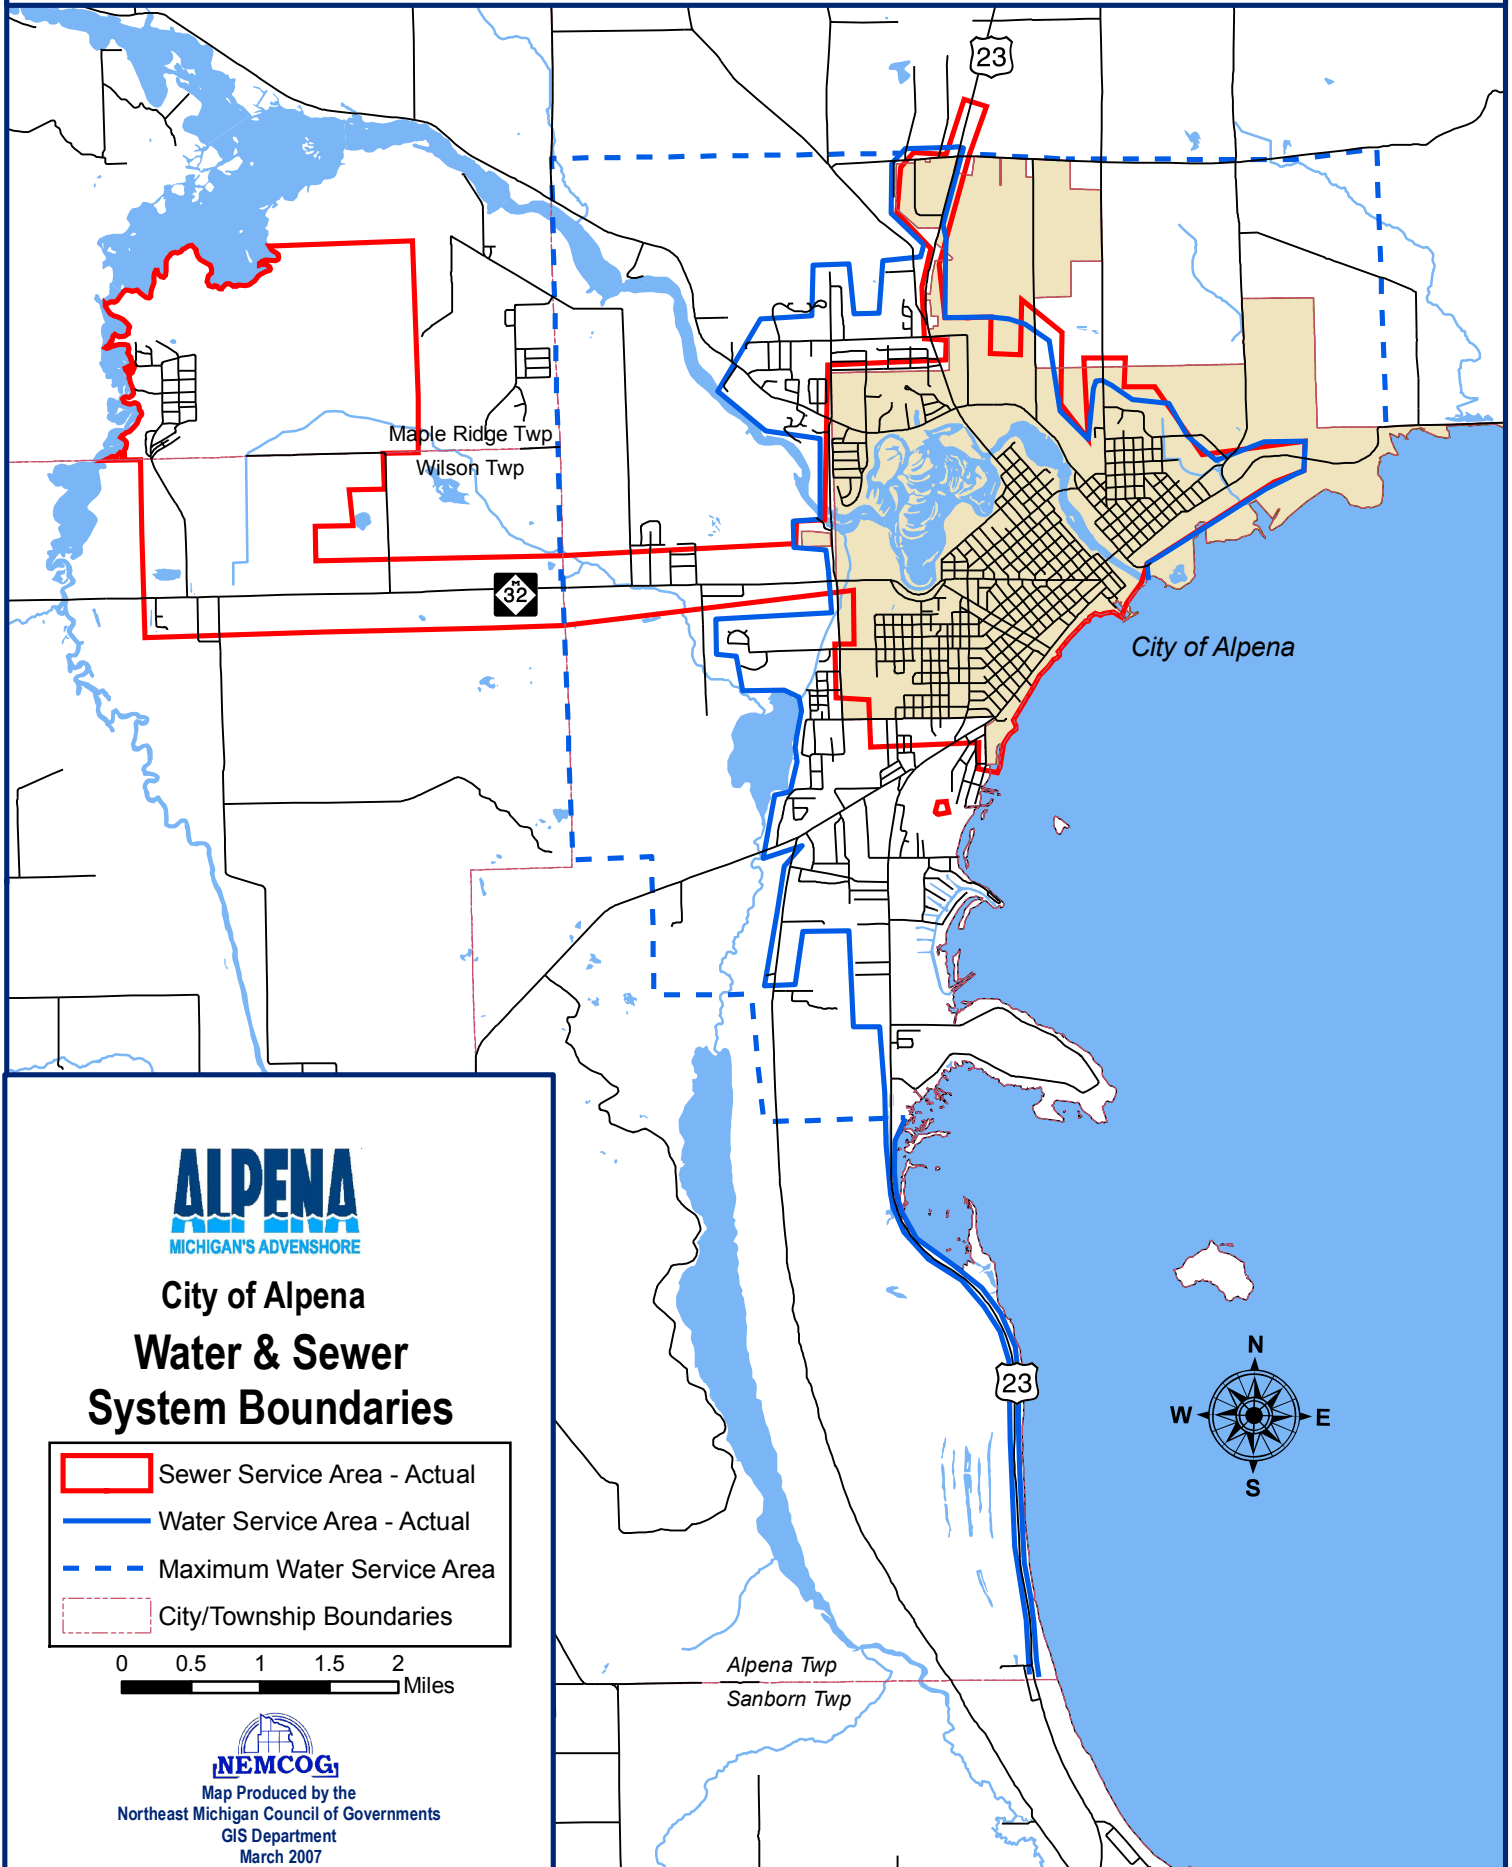

CITY OF ALPENA COMPREHENSIVE PLAN

City of Alpena Water & Sewer System Boundaries

- Sewer Service Area - Actual
- Water Service Area - Actual
- Maximum Water Service Area
- City/Township Boundaries

0 0.5 1 1.5 2
Miles

Map Produced by the
Northeast Michigan Council of Governments
GIS Department
March 2007