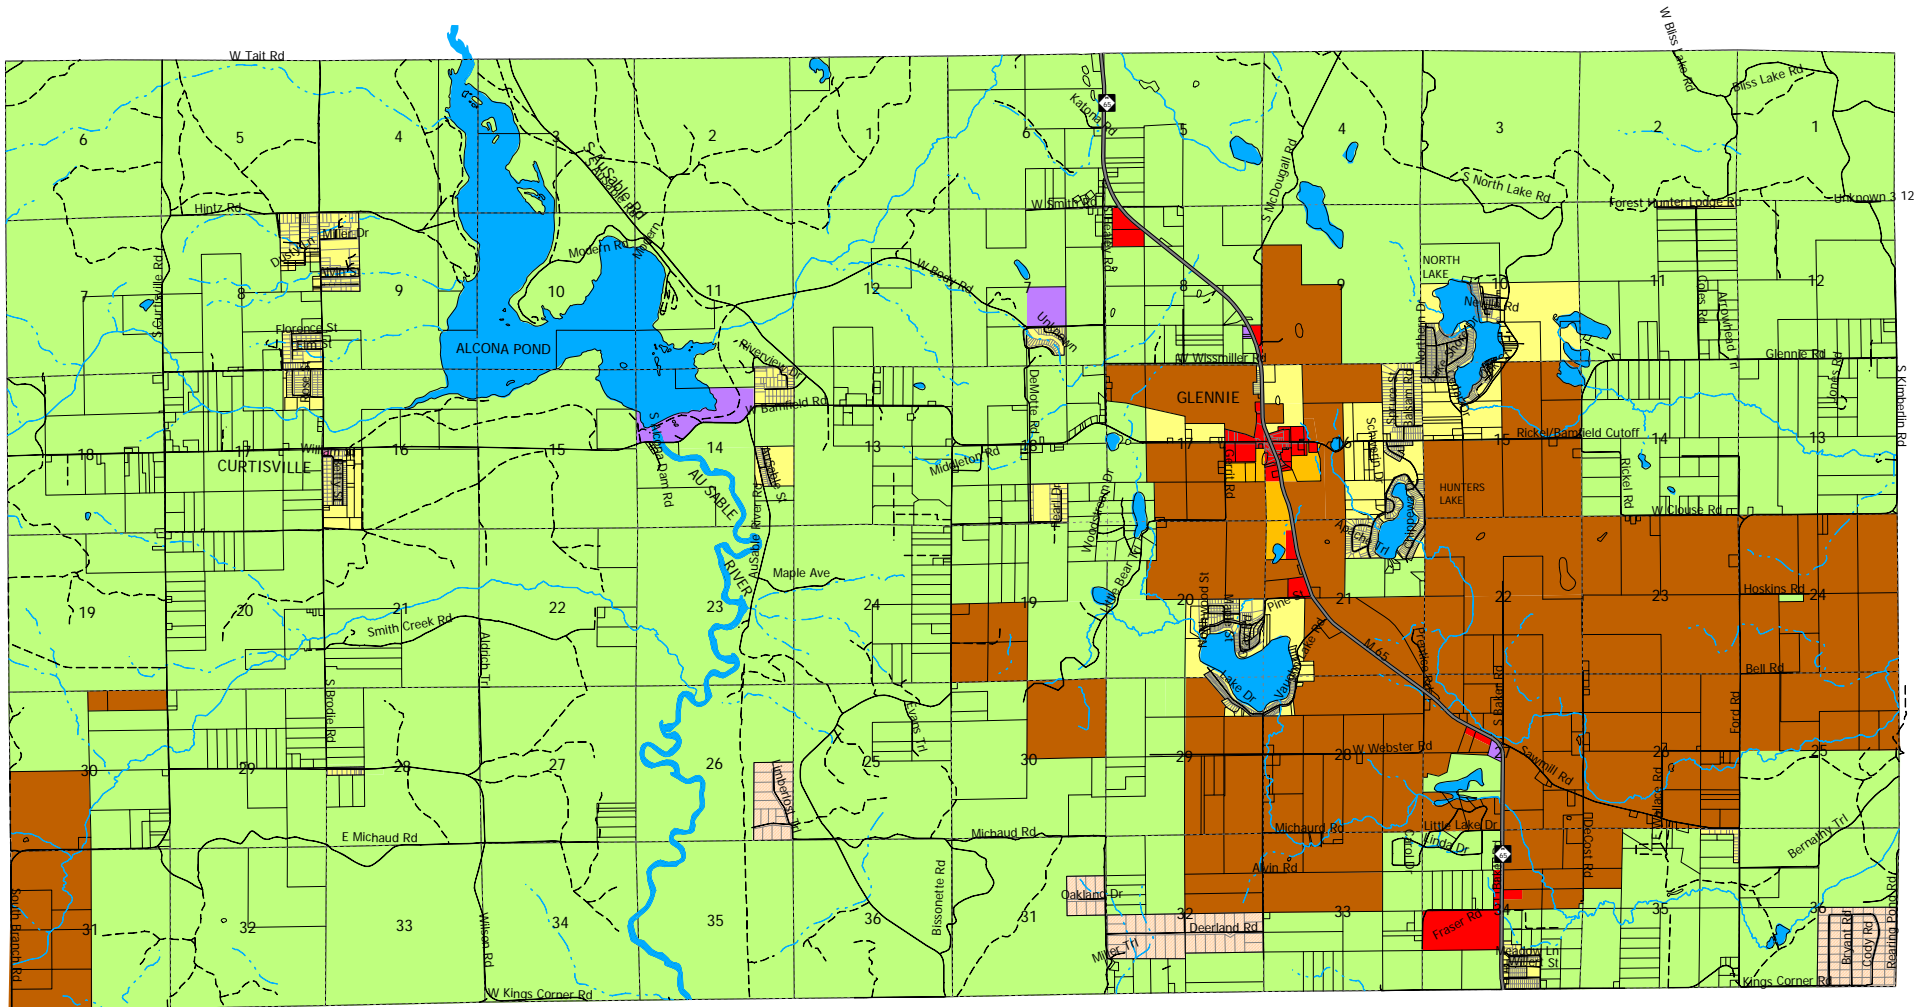

CURTIS TOWNSHIP

ZONING DISTRICTS

- | | | | |
|---------------------------------|----------------------------|---|------------------------|
| SFR - SINGLE FAMILY RESIDENTIAL | MR - MIXED RESIDENTIAL | RR - RURAL RESIDENTIAL | FR - FOREST RECREATION |
| AG - AGRICULTURAL | NB - NEIGHBORHOOD BUSINESS | CBCC - CENTRAL BUSINESS/CORRIDOR COMMERCIAL | I - INDUSTRIAL |