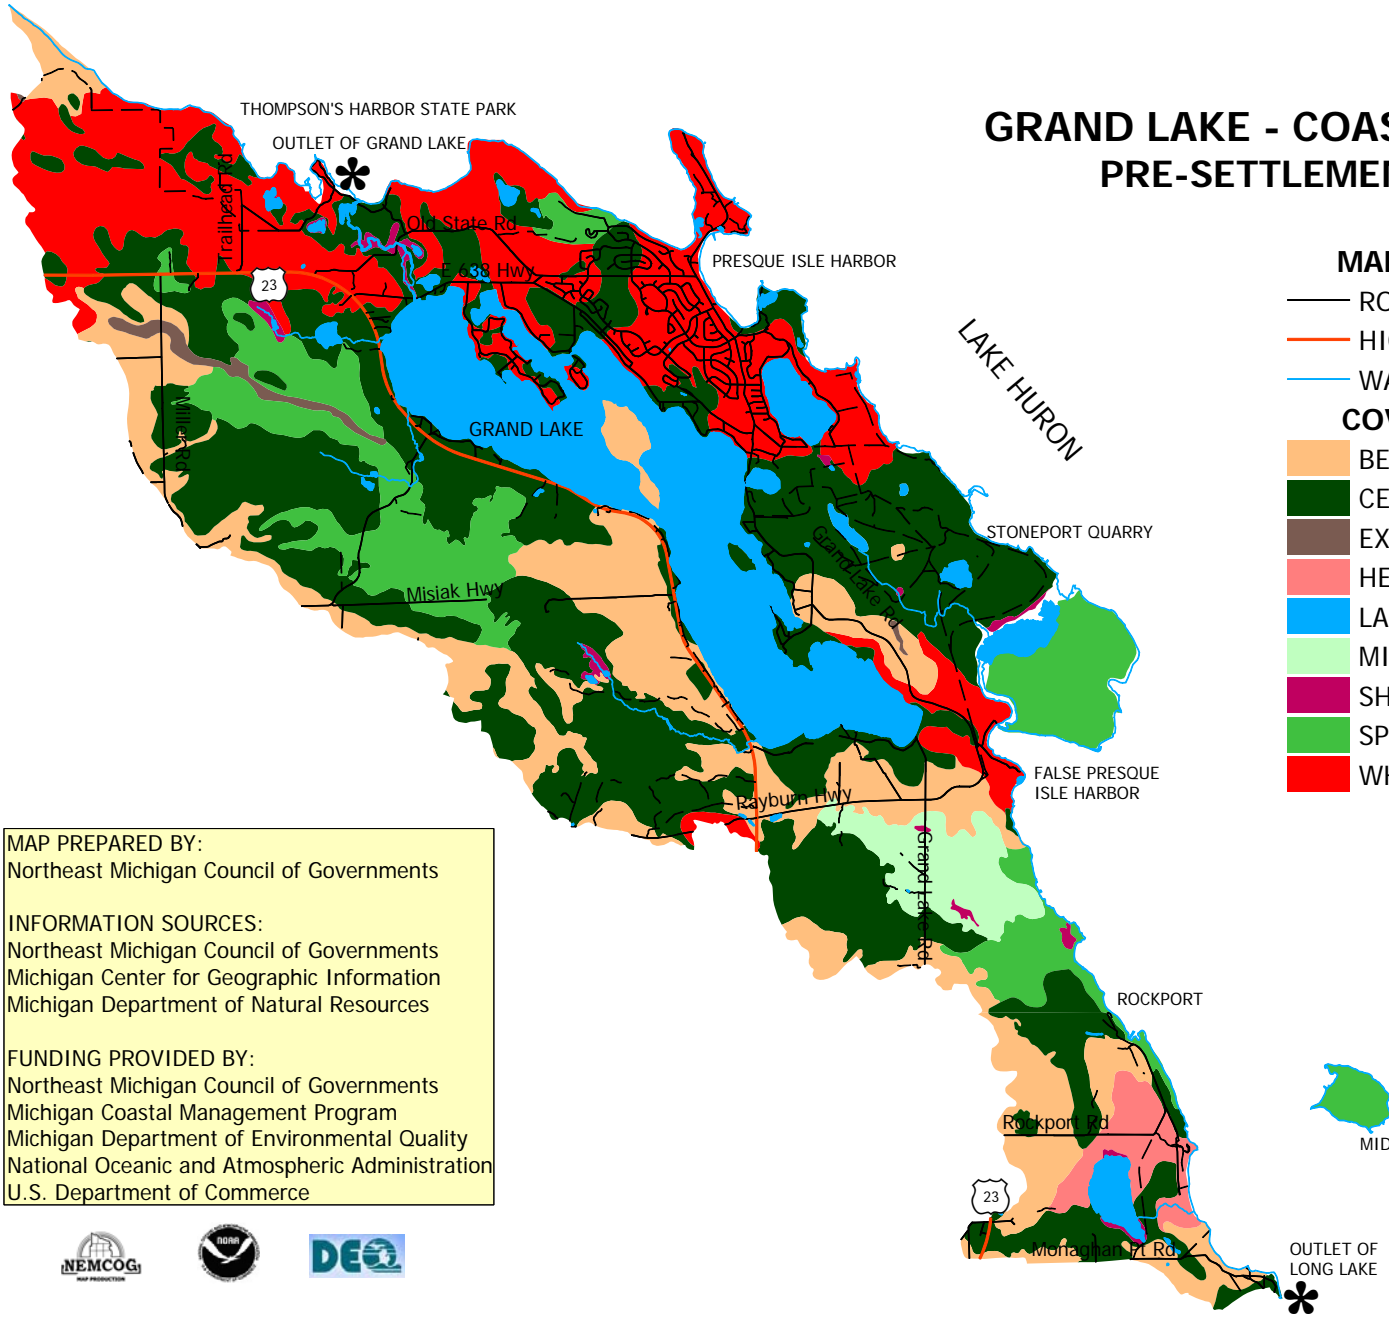

# GRAND LAKE - COASTAL WATERSHED PLAN PRE-SETTLEMENT VEGETATION MAP

## MAP LEGEND

- ROADS
- HIGHWAYS
- WATER FEATURES

## COVER TYPE

- BEECH-SUGAR MAPLE-HEMLOCK FOREST
- CEDAR SWAMP
- EXPOSED BEDROCK
- HEMLOCK-WHITE PINE FOREST
- LAKE/RIVER
- MIXED CONIFER SWAMP
- SHRUB SWAMP/EMERGENT MARSH
- SPRUCE-FIR-CEDAR FOREST
- WHITE PINE-RED PINE FOREST